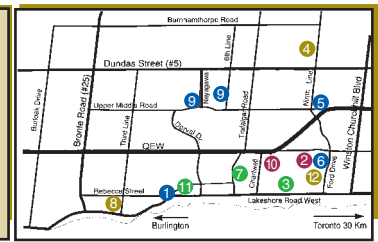

School Locations:

- | | | |
|-------------------------------|---------------------------------|------------------------------------|
| 1 Appleby College | 6 John Knox Christian School | 10 St. Mildred's-Lightbourn School |
| 2 Chisholm Academy | 7 MacLachlan College | 11 West Wind Montessori School |
| 3 Dearcroft Montessori School | 8 Oakville Christian School | 12 Wildwood Academy |
| 4 Fern Hill School | 9 Rotherglen Montessori Schools | |
| Glenburnie School | | |

ROTHERGLEN SCHOOL

Primary Campus

Preschool - Grade 1
2045 Sixth Line
Oakville, ON L6H 1X9
(905) 338-3528

Elementary Campus

Grade 1 - 8
2050 Neyagawa Blvd.
Oakville, ON L6H 6R2
(905) 849-1897

www.rotherglen.com

EDUCATING TODAY FOR THE CHALLENGES OF TOMORROW

An independent day school for girls from Junior Kindergarten to University Entrance.

St. Mildred's-Lightbourn School

1080 Linbrook Road, Oakville, Ontario L6J 2L1
Tel: (905) 845-2386 Fax: (905) 845-4799
dcossitt@smls.on.ca • www.smls.on.ca

Home of Expedition Education

Grades 1-8*

*through affiliation with Dearcroft Montessori School

West Wind Montessori School
"Canada's Leader in Elementary Experiential Education"
451 Lakeshore Rd. W.
Oakville, Ontario L6K 1G4
(905) 849-9463
www.westwindms.com